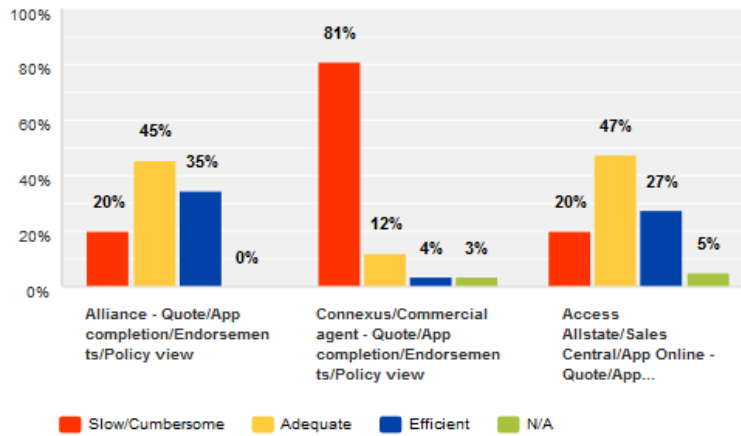

Answered: 1,762 Skipped: 10

I am able to express concerns/opinions and provide feedback to Allstate without fear of reprisal...

Answered: 1,757 Skipped: 35

How satisfied are you that members of the NAB and AEC represent your concerns? (select all that apply)

Answered: 1,758 Skipped: 34

Variable Compensation

Answered: 1,735 Skipped: 57

Bonus

Answered: 1,736 Skipped: 56

Please rate the following processes:

Answered: 1,707 Skipped: 85

Please rate the following Gateway technologies:

Answered: 1,699 Skipped: 93

Please rate the following customer-facing technologies:

Answered: 1,703 Skipped: 89

General Concerns

Please rank your level of concern with the following issues:

Answered: 1,679 Skipped: 113