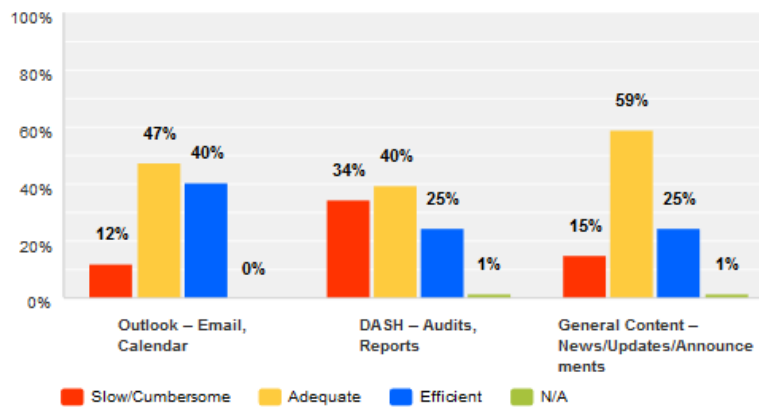

Answered: 1,758 Skipped: 34

Variable Compensation

Answered: 1,735 Skipped: 57

Bonus

Answered: 1,736 Skipped: 56

Please rate the following processes:

Answered: 1,707 Skipped: 85

Please rate the following Gateway technologies:

Answered: 1,699 Skipped: 93

Please rate the following customer-facing technologies:

Answered: 1,703 Skipped: 89

General Concerns

Please rank your level of concern with the following issues:

Answered: 1,679 Skipped: 113