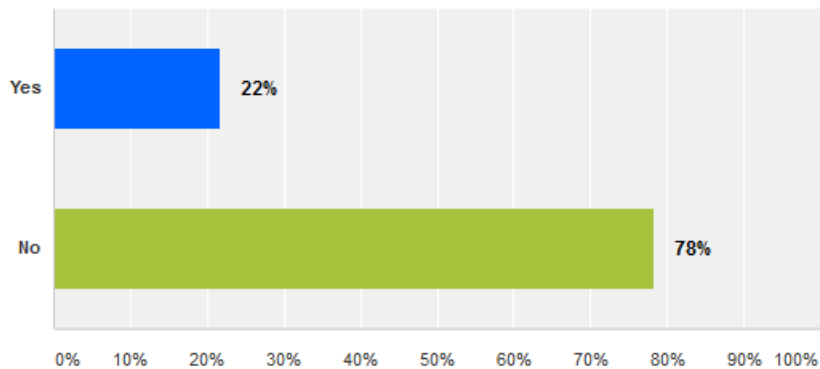

Demographics

Q1 How many years have you been an Allstate Agent

Answered: 1,787 Skipped: 5

Are you currently a NAPAA member?

Answered: 1,573 Skipped: 219

Total Allstate EA agent population: 10,358

Total number of agents surveyed: 8,863