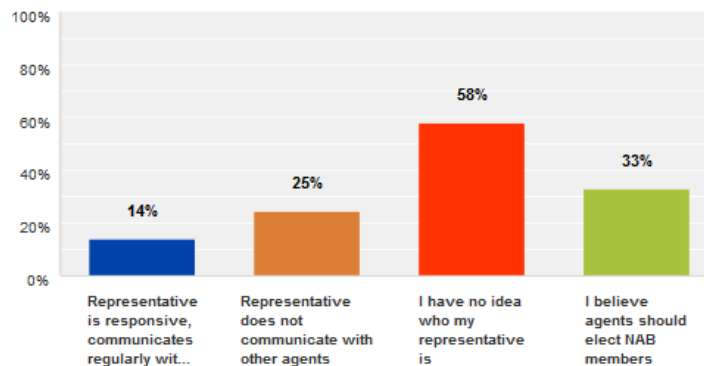

Answered: 1,762 Skipped: 10

I am able to express concerns/opinions and provide feedback to Allstate without fear of reprisal...

Answered: 1,757 Skipped: 35

How satisfied are you that members of the NAB and AEC represent your concerns? (select all that apply)

Answered: 1,758 Skipped: 34

Variable Compensation

Answered: 1,735 Skipped: 57

Bonus

Answered: 1,736 Skipped: 56

Please rate the following processes:

Answered: 1,707 Skipped: 85

Please rate the following Gateway technologies: