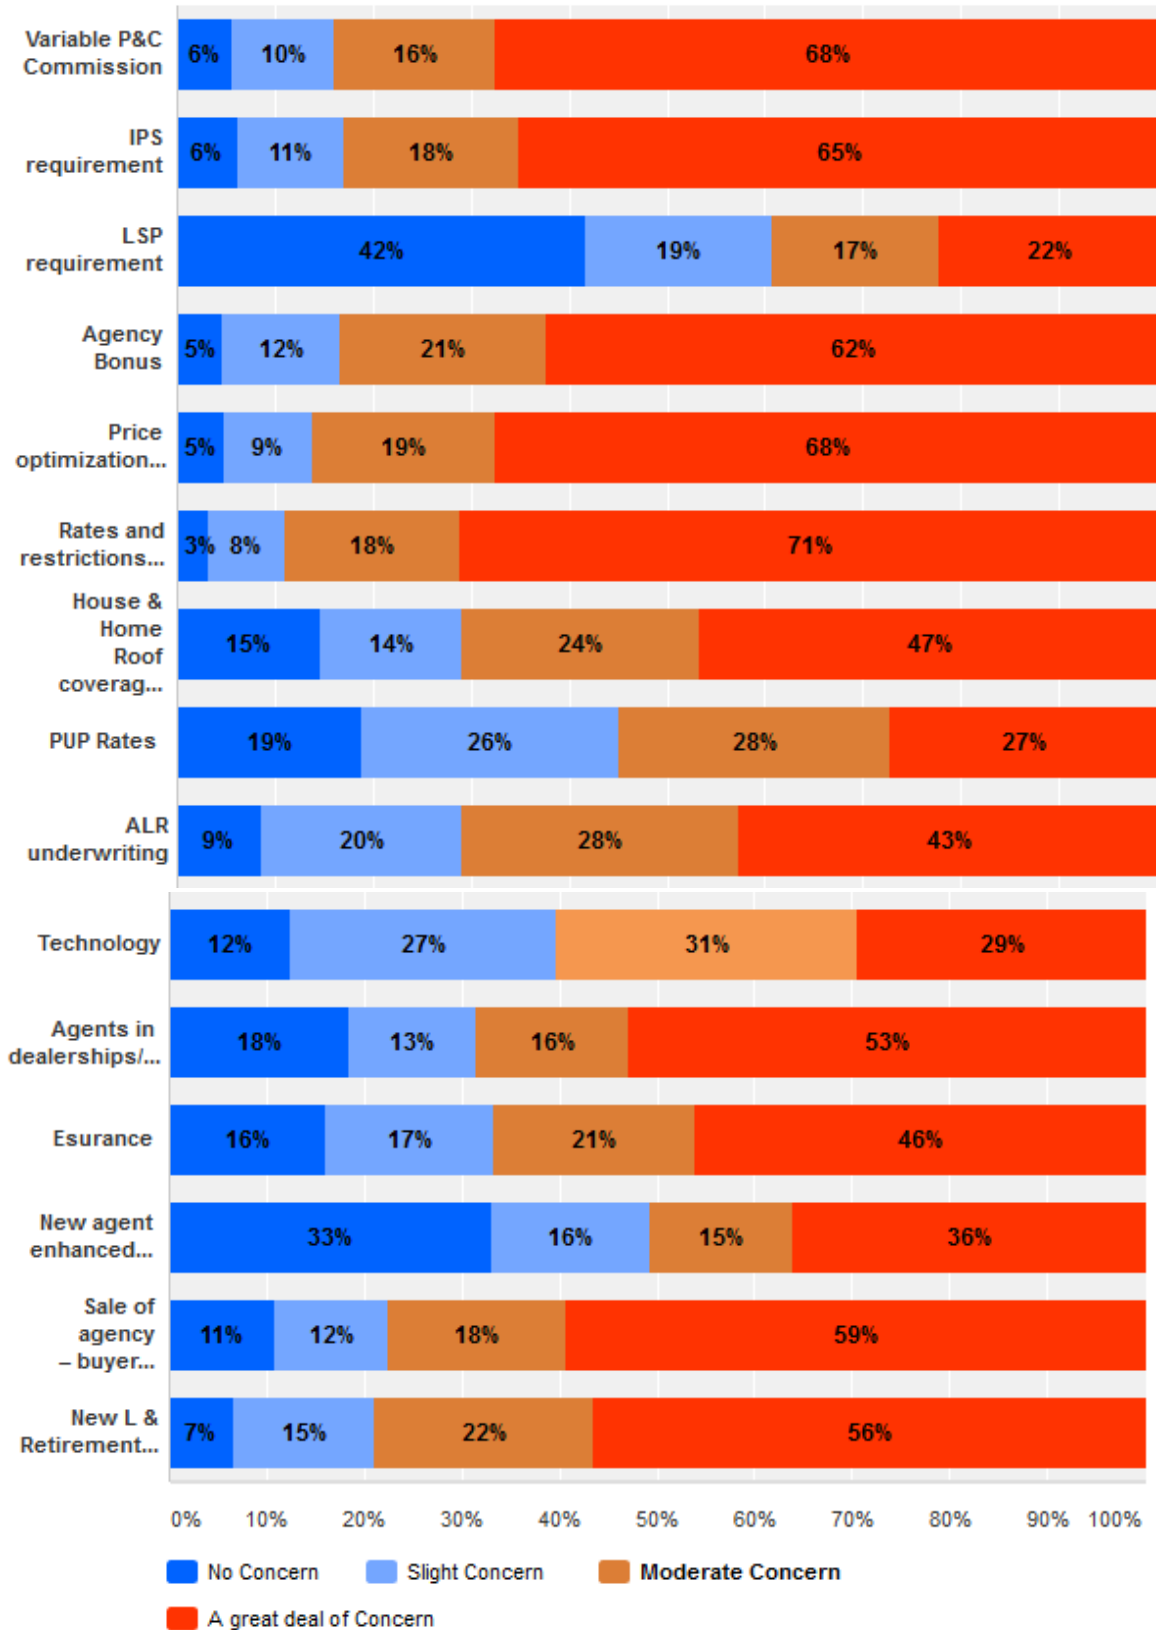

Answered: 1,758 Skipped: 34

Variable Compensation

Answered: 1,735 Skipped: 57

Bonus

Answered: 1,736 Skipped: 56

Please rate the following processes:

Answered: 1,707 Skipped: 85

Please rate the following Gateway technologies:

Answered: 1,699 Skipped: 93

Please rate the following customer-facing technologies:

Answered: 1,703 Skipped: 89

General Concerns

Please rank your level of concern with the following issues:

Answered: 1,679 Skipped: 113