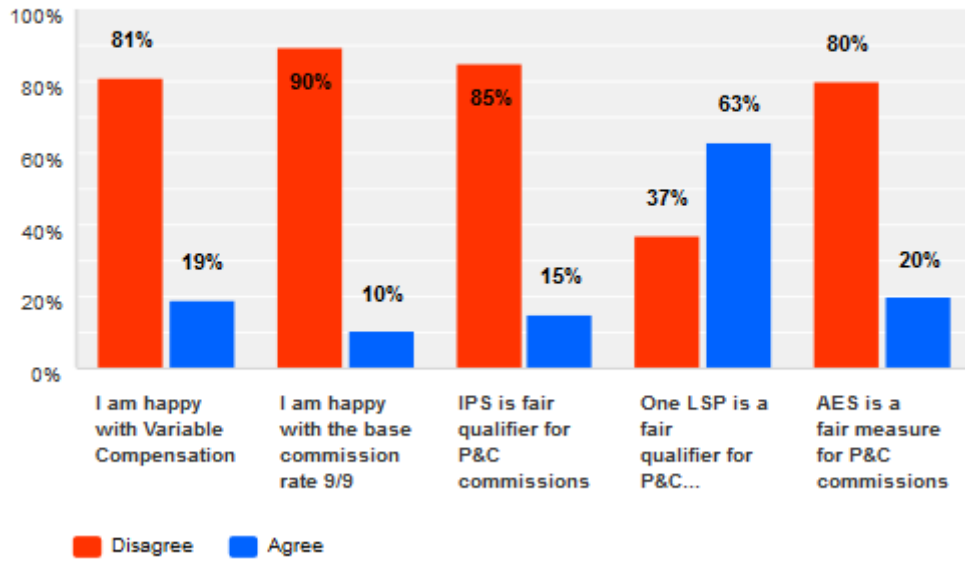

Answered: 1,762 Skipped: 10

I am able to express concerns/opinions and provide feedback to Allstate without fear of reprisal...

Answered: 1,757 Skipped: 35

How satisfied are you that members of the NAB and AEC represent your concerns? (select all that apply)

Answered: 1,758 Skipped: 34

Variable Compensation

Answered: 1,735 Skipped: 57

Bonus

Answered: 1,736 Skipped: 56

Please rate the following processes:

Answered: 1,707 Skipped: 85

Please rate the following Gateway technologies: